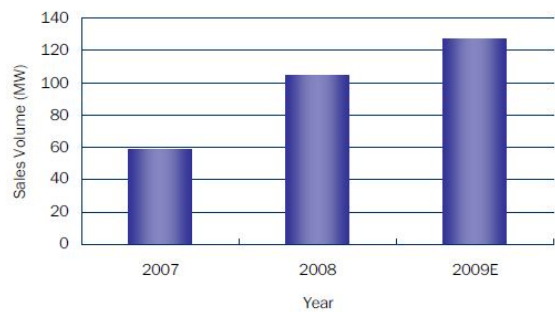

Jiawei Sales Volume from 2007- 2009